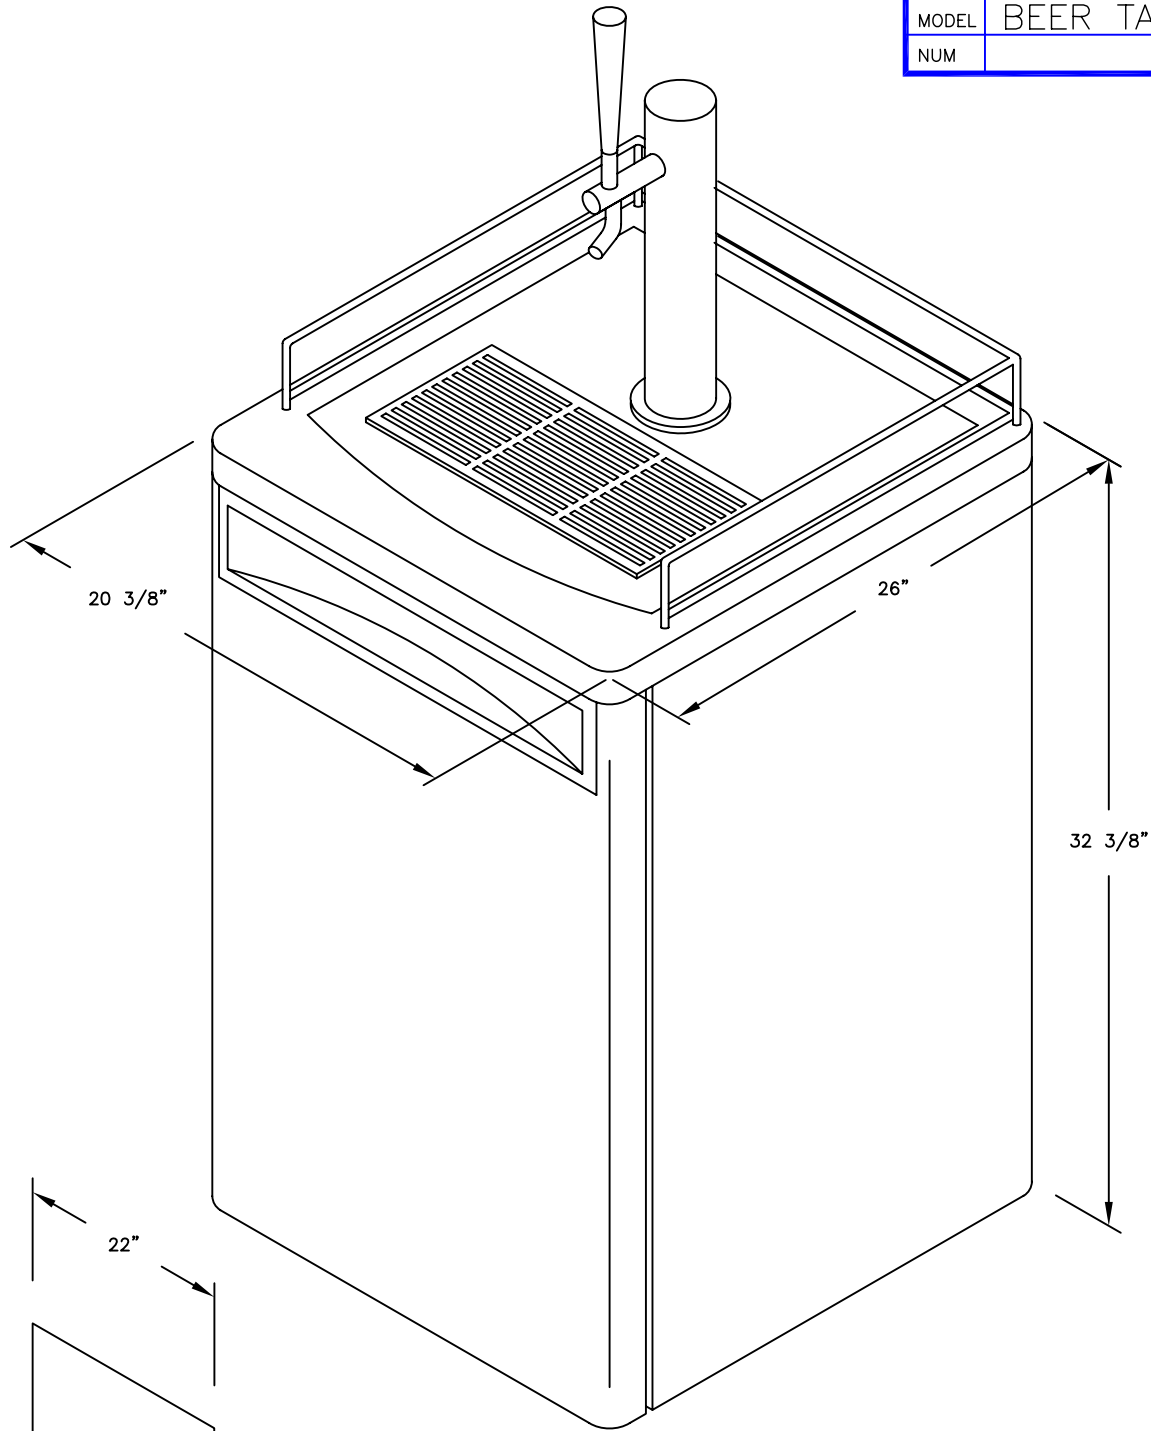

LINE	BARBECUE LINE
MODEL	BEER TAP REF.
NUM	

ISOMETRIC VIEW

CUT-OUT DIMENSIONS

NOTE:
DUE TO OUR CONTINUOUS IMPROVEMENT PROGRAM, ALL MODELS
AND SPECIFICATIONS ARE SUBJECT TO CHANGE WITHOUT NOTICE.

SCALE: NTS

		 <small>CHANGING THE WAY YOU FEEL Powered by GE MOTORS</small>	
TITLE 2011 BARBECUE LINE REFRIGERATOR & ICE MAKER BEER TAP REFRIGERATOR			
DWG NO. BBQ09843B		DWG BY N. GALASSO	
DATE 12/28/10		REVISED	